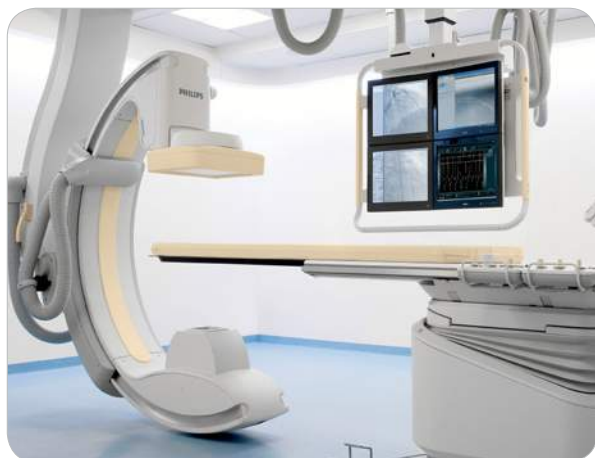

6.25. E6028 C-arm kit XXV (25)

Kit for Philips Allura FD20

C-arm kit with:

Special parts for image intensifier and X-ray tank also covering the "C".

Product	Art. no.	Description
	E6028	C-arm kit for Philips Allura FD20 Special parts for image intensifier and X-ray tank also covering the "C".