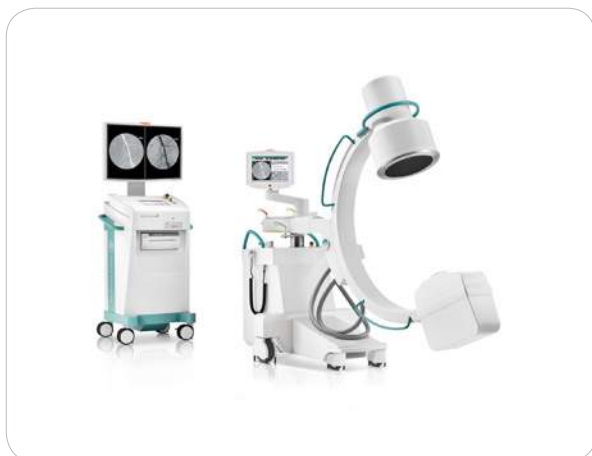

6.17. E6010 C-arm kit XVII (17)

C-arm set Ziehm, covering image intensifier, X-ray tank and "C", with keyboard cover and foot switch cover

C-arm kit with:

- 1 x keyboard cover E6521
- 1 x C-arm mini drape E5924
- 1 x foot switch cover E6565

Product	Art. no.	Description
C-arm kit XVII	E6010	C-arm kit with keyboard cover, C-arm mini drape and foot switch cover
	E6521	Keyboard cover with adhesive, 76x36 cm / 30x14"
	E5924	C-arm drape, mini, 137x216 cm / 54"x85"
	E6565	Foot switch cover